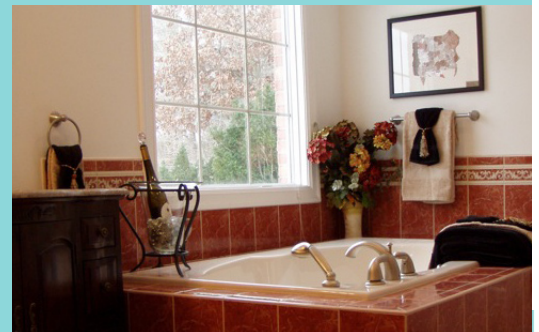

You're Invited!

"Home is Where The Art Is" Open House

Spectacular Pine Creek home showcases artwork
of 3 local artists

Plus

**you could win a 7-night resort condominium
vacation worth up to $2500!**

**Saturday, January 31st
1PM - 4PM**

Coffee and Deserts Artists' Reception

6020 Wyndam Lane (Pine Creek)
Brighton 48116
MLS# 28165241
$449,900

Sheryl McIntyre,
Coldwell Banker Schweitzer
Kathi Presutti,
RE:STYLE Home Staging

Featured Artists:

Anne Marie Buckman
810-225-9005
AMBuckman.com

Linda Dunn
810-229-0835

Kim Isaac
810-523-4729

Kally Walcott
810-220-3253

*Buy the house, buy the art,
or buy both!*

RE:STYLE
LIMITED LIABILITY COMPANY